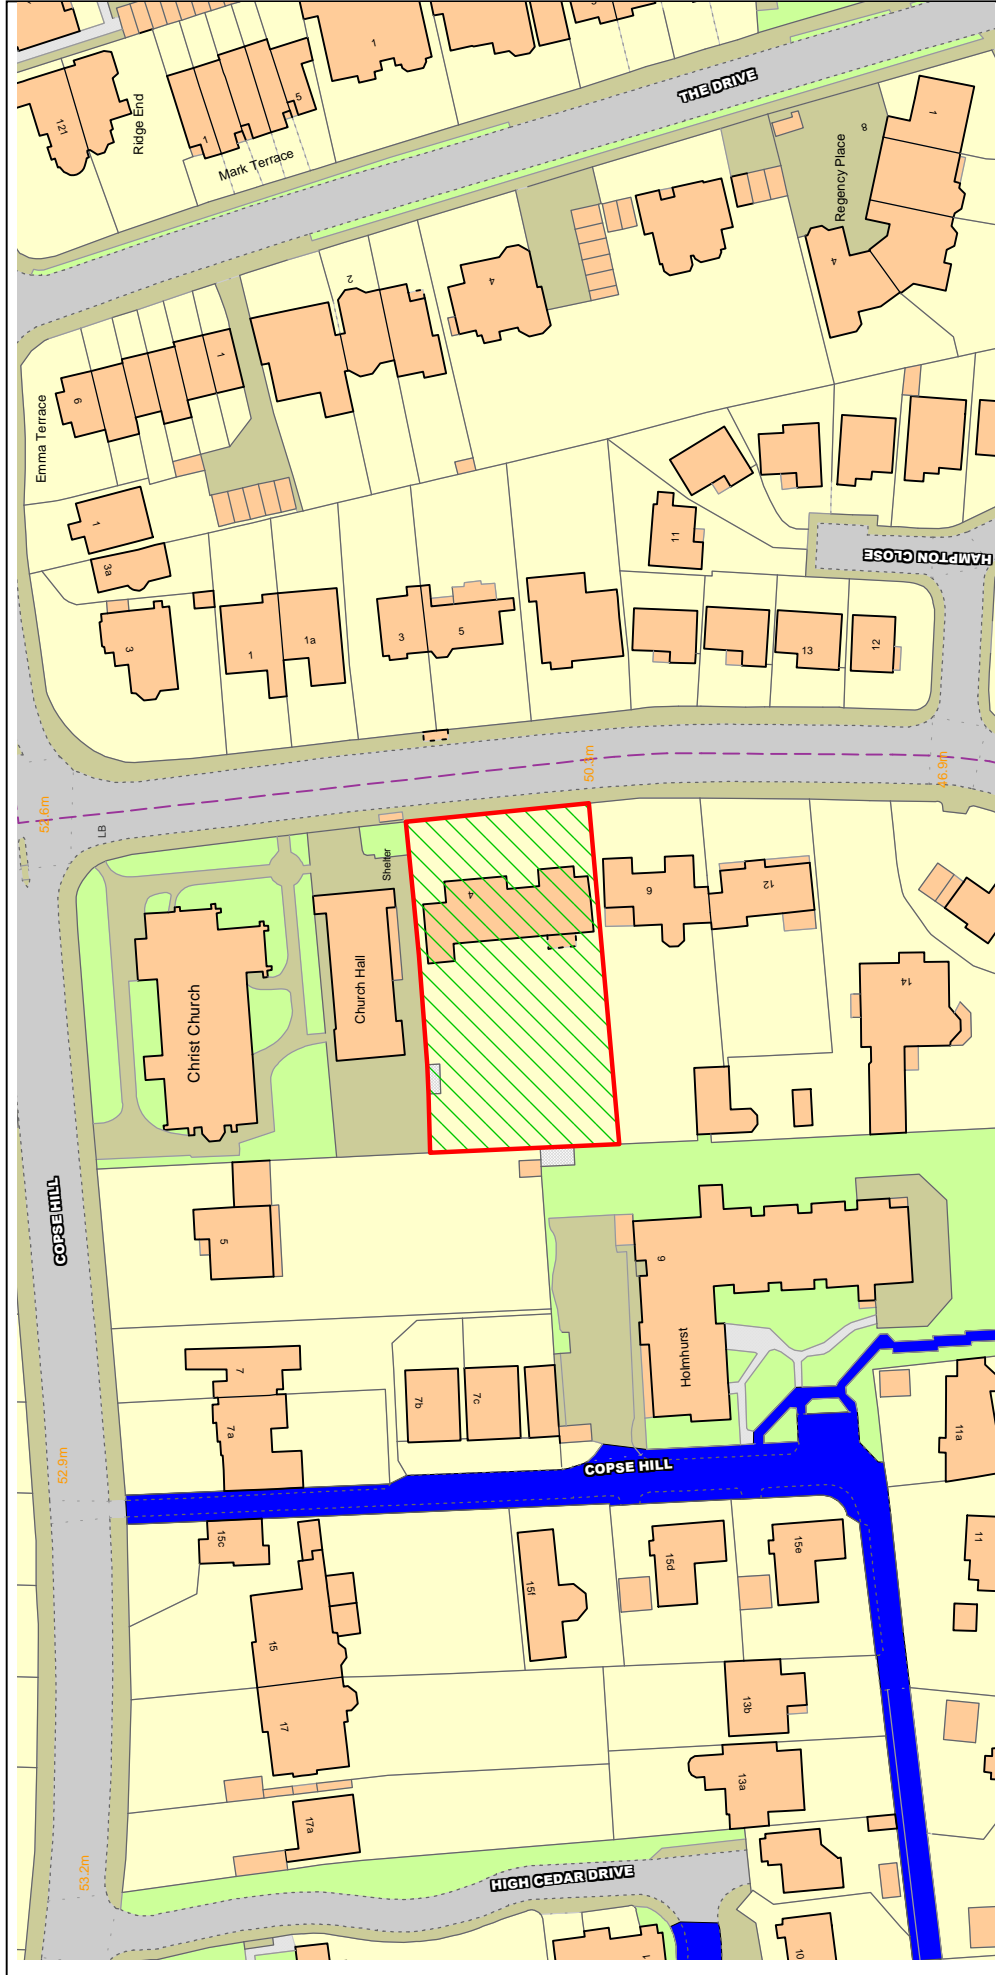

NORTHGATE SE GIS Print Template

Text Details **4a Cottenham Park Rd**

This material has been reproduced from Ordnance Survey digital map data with the permission of the controller of the controller of Her Majesty's Stationery Office, © Crown Copyright.

This page is intentionally left blank